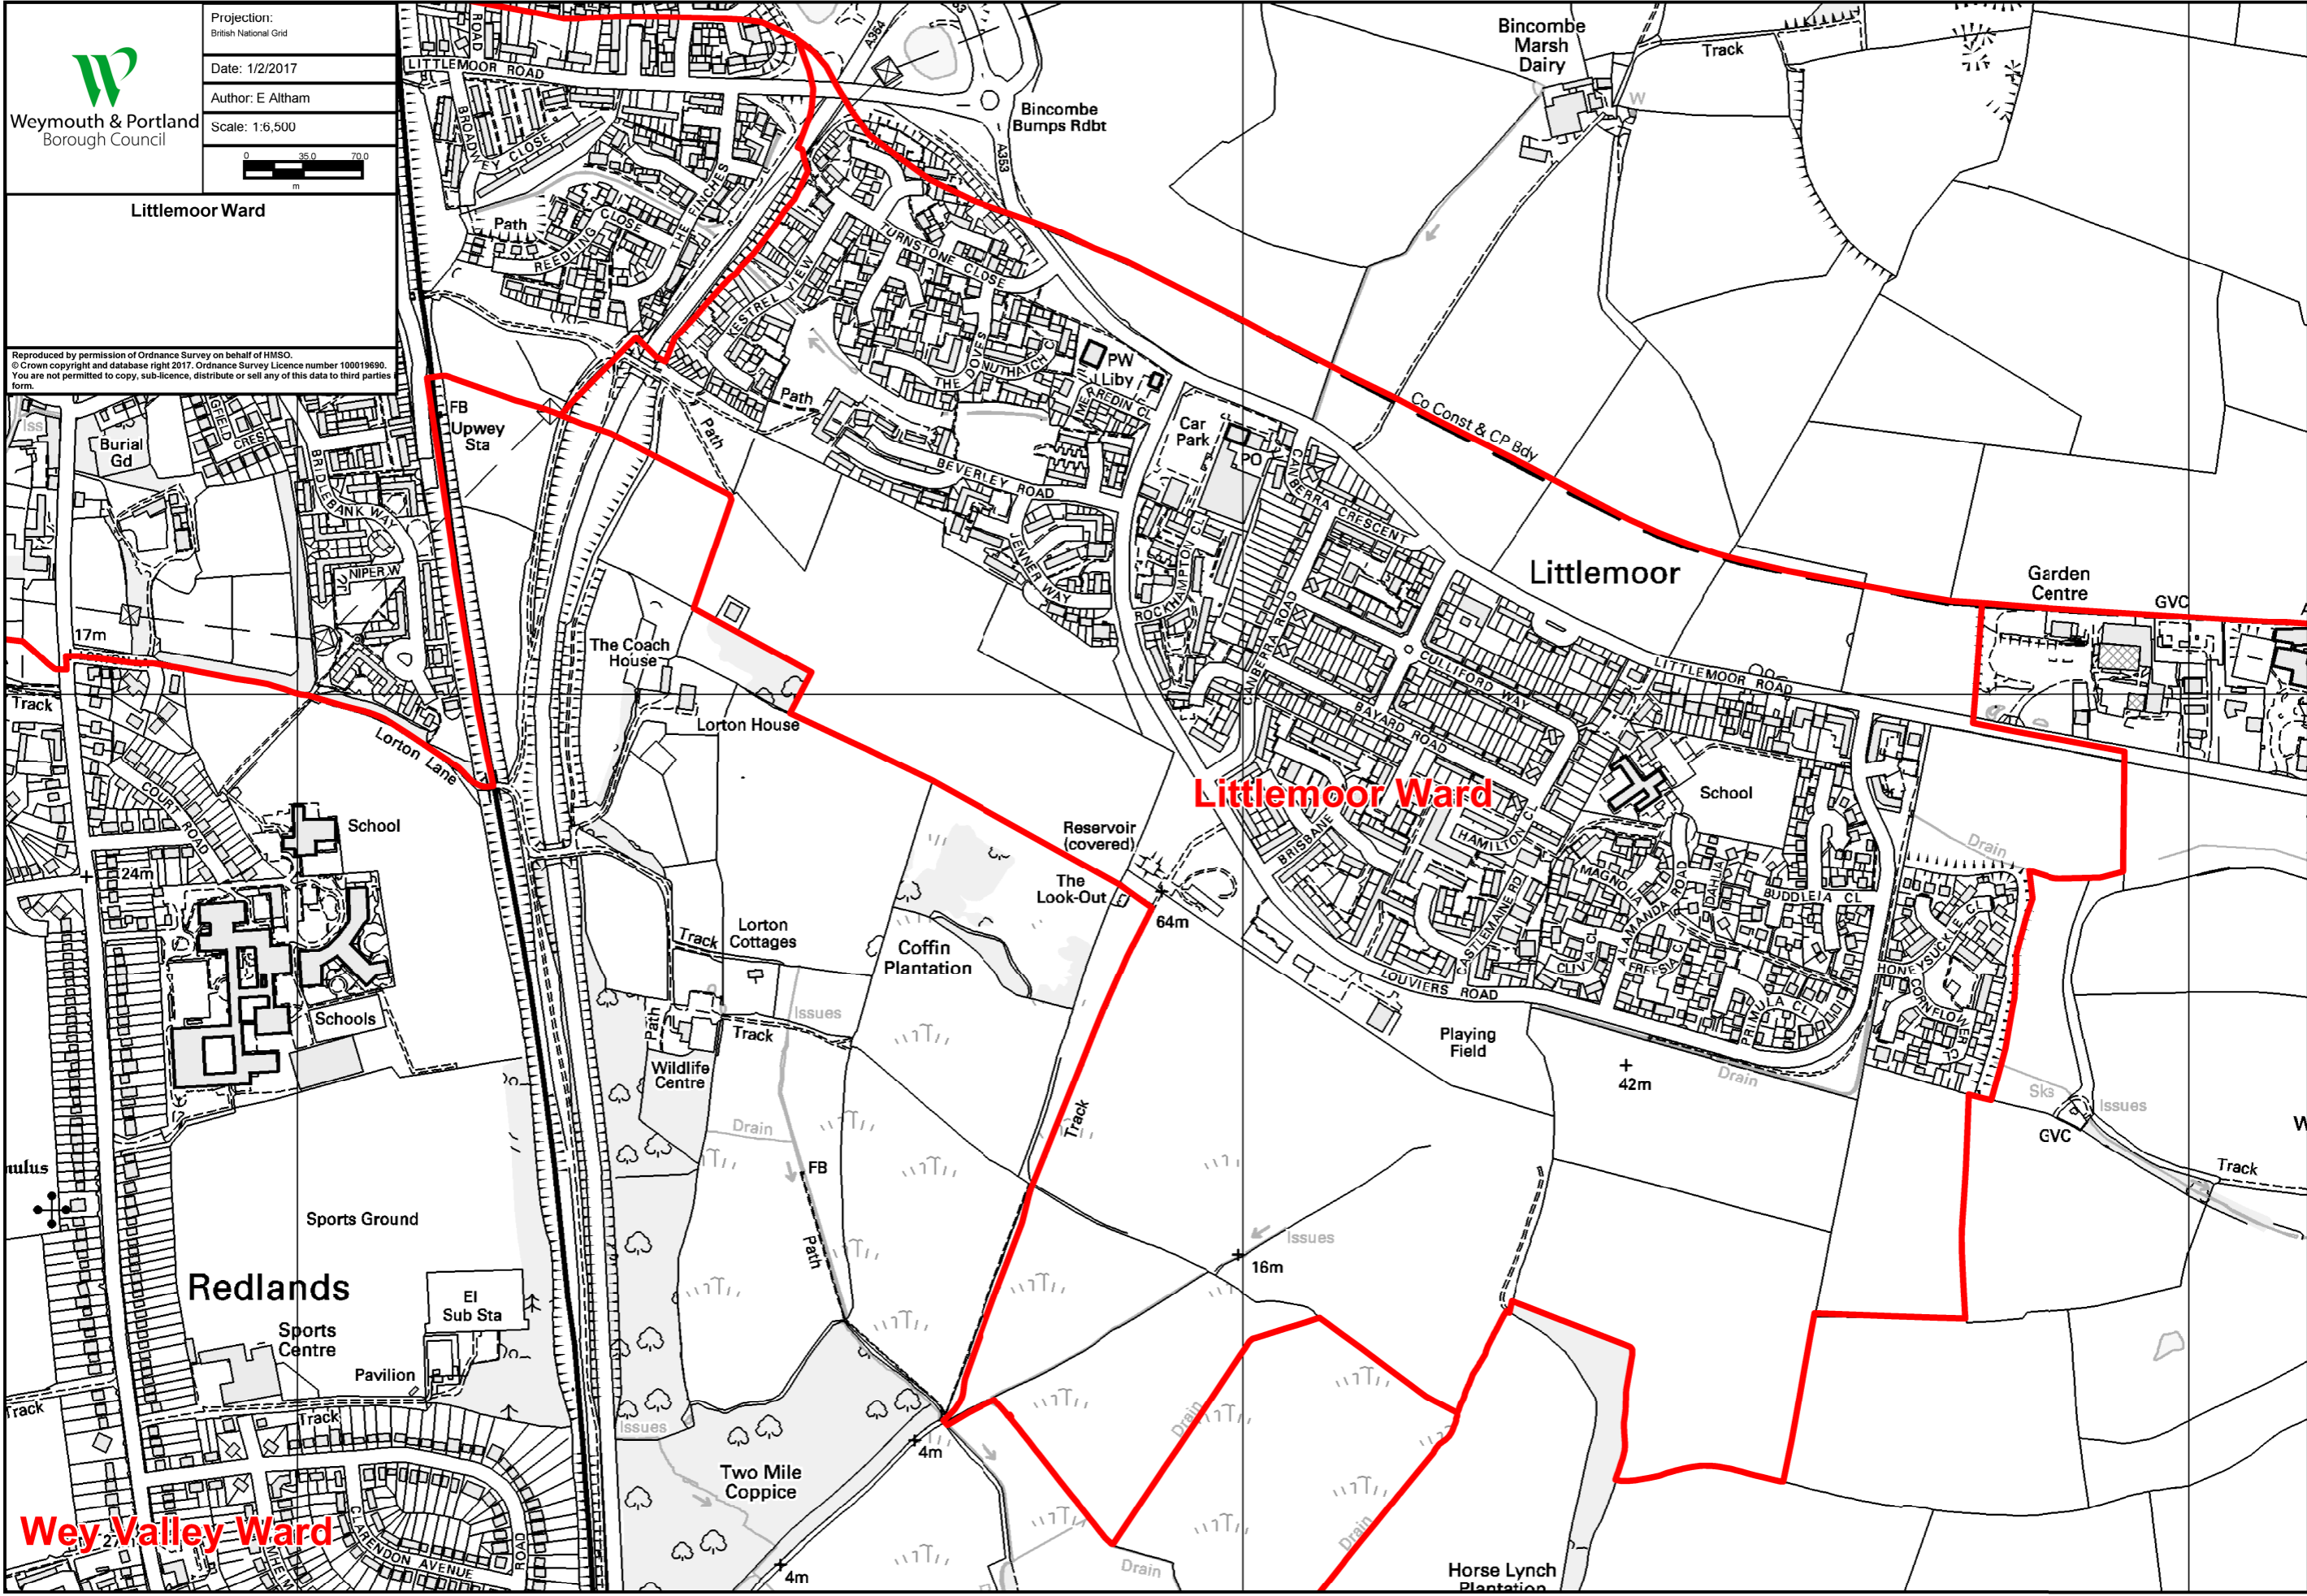

Littlemoor Ward

Littlemoor Ward

Wey Valley Ward